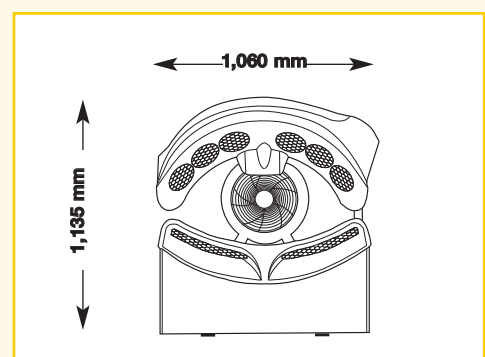

opened

2,275 mm x 1,240 mm x 1,490 mm
(length x width x height)