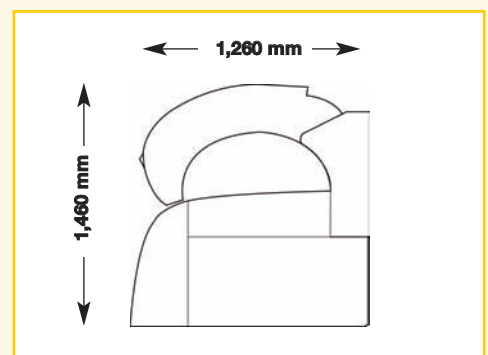

## Unit dimensions

closed

2,360mm x 1,260 mm x 1,460 mm  
(length x width x height)

opened

2,360mm x 1,260 mm x 1,860 mm  
(length x width x height)