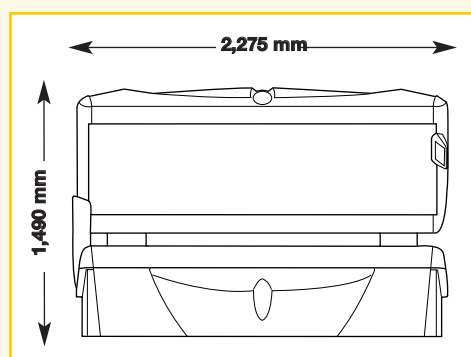

opened

2,275 mm x 1,240 mm x 1,490 mm
(length x width x height)