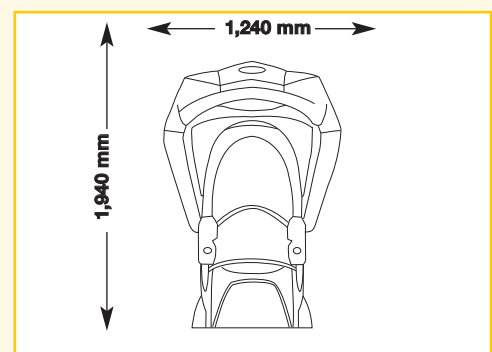

## Unit dimensions

closed

1,970 mm x 1,240 mm x 1,908 mm  
(length x width x height)

opened

1,970 mm x 1,240 mm x 1,940 mm  
(length x width x height)