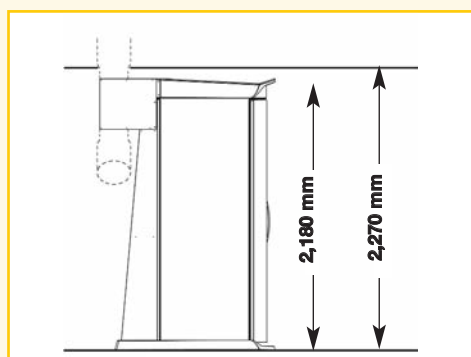

### Unit dimensions

**closed**  
 2,380mm x 1,430mm x 1,713 mm  
 (length x width x height)

**opened**  
 2,380mm x 1,430mm x 2,087 mm  
 (length x width x height)

## Unit dimensions

closed

1,400 mm x 1,405 mm x 2,180 mm  
(length x width x height)

opened

1,400 mm x 1,940 mm x 2,180 mm  
(length x width x height)