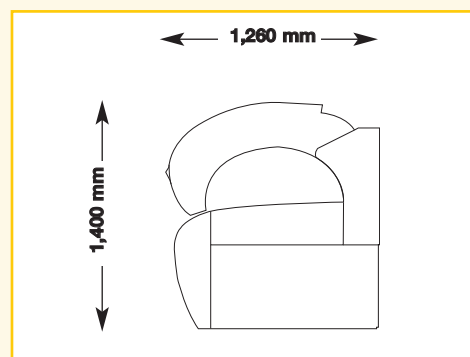

### closed

2,275 mm x 1,060 mm x 1,135 mm  
(length x width x height)

## Unit dimensions

closed

2,280 mm x 1,230 mm x 1,240 mm  
(length x width x height)

opened

2,280 mm x 1,230 mm x 1,650 mm  
(length x width x height)

### Unit dimensions

closed

2,280 mm x 1,230 mm x 1,290 mm  
(length x width x height)

opened

2,280 mm x 1,230 mm x 1,650 mm  
(length x width x height)

## Unit dimensions

closed  
 2,360mm x 1,260 mm x 1,400mm  
 (length x width x height)

opened  
 2,360mm x 1,260 mm x 1,800mm  
 (length x width x height)