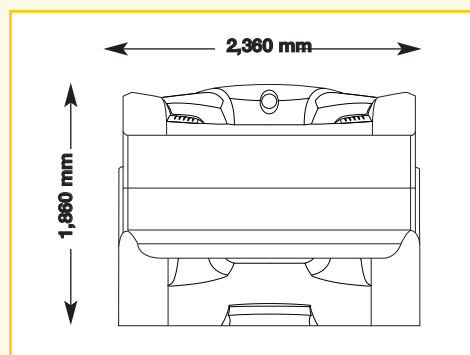

### closed

2,275 mm x 1,060 mm x 1,135 mm  
(length x width x height)

### Unit dimensions

closed

2,280 mm x 1,230 mm x 1,290 mm  
(length x width x height)

opened

2,280 mm x 1,230 mm x 1,650 mm  
(length x width x height)

## Standard

\* not for XXL-models

Models	Price excl. VAT in Euro	
	Standard	cpi energy
<b>megaSun5800 Super</b> Canopy with 24 x 100 watt, 2 x p2 pigment-tube, (176 cm) Bench with 18 x 100 watt, (176 cm) 4 x 400 watt facial lamps, adjustable	19,720.0	21,420.0
<b>megaSun5800 Super Power</b> Canopy with 24 x 160 watt, 2 x p2 pigment-tube, (176 cm) Bench with 18 x 100 watt, (176 cm) 4 x 500 watt facial lamps, adjustable	20,750.0	22,450.0
<b>megaSun5800 Ultra Power</b> Canopy with 24 x 160 watt, 2 x p2 pigment-tube, (176 cm) Bench with 18 x 160 watt, (176 cm) 4 x 500 watt facial lamps, adjustable	21,460.0	23,150.0
<b>megaSun5800 XXL Super</b> Canopy with 27 x 120 watt, (200 cm) Bench with 18 x 100 watt, (176 cm)	18,320.0	19,930.0
<b>megaSun5800 XXL Super Power</b> Canopy with 27 x 180 watt, (200 cm) Bench with 18 x 120 watt, (176 cm)	19,000.0	20,610.0
<b>megaSun5800 XXL Ultra Power</b> Canopy with 27 x 180 watt, (200 cm) Bench with 18 x 160 watt, (176 cm)	19,680.0	21,290.0

## Unit dimensions

closed

2,360mm x 1,260 mm x 1,460 mm  
(length x width x height)

opened

2,360mm x 1,260 mm x 1,860 mm  
(length x width x height)