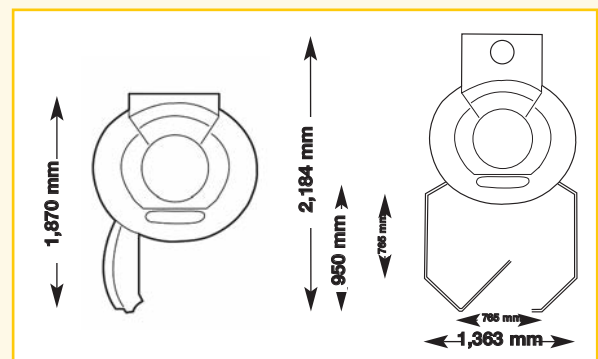

## Unit dimensions

closed

1,400 mm x 1,405 mm x 2,180 mm  
(length x width x height)

opened

1,400 mm x 1,940 mm x 2,180 mm  
(length x width x height)

### Unit dimensions

closed

1,363 mm x 1,270 mm x 2,326 mm  
(length x width x height)

opened

1,363 mm x 1,870 mm x 2,326 mm  
(length x width x height)