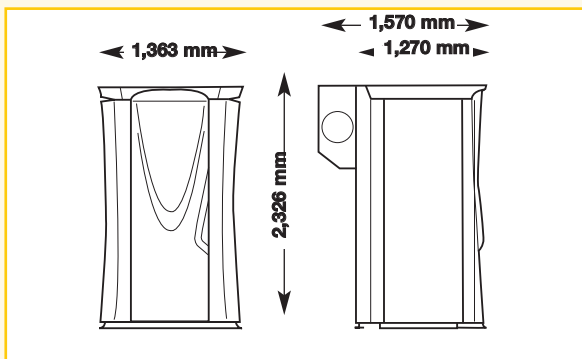

### Unit dimensions

**closed**  
 2,380mm x 1,430mm x 1,713 mm  
 (length x width x height)

**opened**  
 2,380mm x 1,430mm x 2,087 mm  
 (length x width x height)

## Unit dimensions

closed

1,400 mm x 1,405 mm x 2,180 mm  
(length x width x height)

opened

1,400 mm x 1,940 mm x 2,180 mm  
(length x width x height)

### Unit dimensions

closed

1,363 mm x 1,270 mm x 2,326 mm  
(length x width x height)

opened

1,363 mm x 1,870 mm x 2,326 mm  
(length x width x height)

## Unit dimensions

closed

1,970 mm x 1,240 mm x 1,908 mm  
(length x width x height)

opened

1,970 mm x 1,240 mm x 1,940 mm  
(length x width x height)