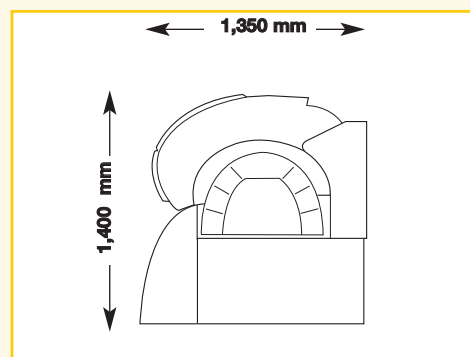

## Unit dimensions

closed  
 2,360mm x 1,350 mm x 1,400 mm  
 (length x width x height)

opened  
 2,360 mm x 1,350 mm x 1,800 mm  
 (length x width x height)