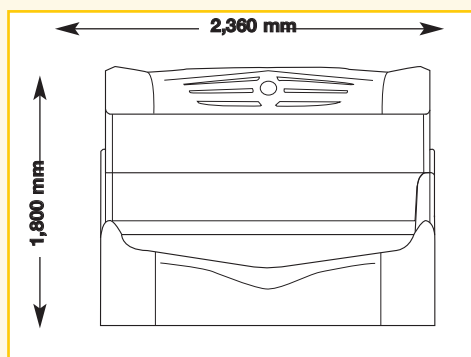

### Unit dimensions

closed  
 2,380mm x 1,430mm x 1,534 mm  
 (length x width x height)

opened  
 2,380mm x 1,430mm x 1,942 mm  
 (length x width x height)

## Standard

Models	Price excl. VAT in Euro	
	<b>Standard</b>	<b>cpi energy</b>
<b>megaSun6900 Super</b> Canopy with 25 x 100 watt, 2 x p2 pigment-tube, (176 cm) Bench with 21 x 100 watt, (176 cm) 4 x 400 watt facial lamps, adjustable 2 x 250 watt shoulder tanner	22,700.0	23,410.0
<b>megaSun6900 Super Power</b> Canopy with 25 x 160 watt, 2 x p2 pigment-tube, (176 cm) Bench with 21 x 120 watt, (176 cm) 4 x 500 watt facial lamps, adjustable 2 x 250 watt shoulder tanner	23,580.0	24,300.0
<b>megaSun6900 Ultra Power</b> Canopy with 25 x 160 watt, 2 x p2 pigment-tube, (176 cm) Bench with 21 x 160 watt, (176 cm) 4 x 500 watt facial lamps, adjustable 2 x 250 watt shoulder tanner	24,040.0	24,740.0

## Unit dimensions

closed  
 2,360mm x 1,350 mm x 1,400 mm  
 (length x width x height)

opened  
 2,360 mm x 1,350 mm x 1,800 mm  
 (length x width x height)