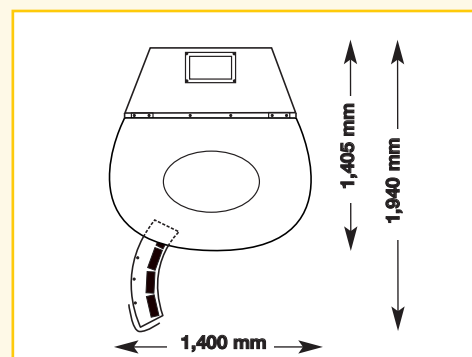

## Unit dimensions

closed  
 2,360mm x 1,350 mm x 1,400 mm  
 (length x width x height)

opened  
 2,360 mm x 1,350 mm x 1,800 mm  
 (length x width x height)

### Unit dimensions

**closed**  
 2,380mm x 1,430mm x 1,713 mm  
 (length x width x height)

**opened**  
 2,380mm x 1,430mm x 2,087 mm  
 (length x width x height)

## Unit dimensions

closed

1,400 mm x 1,405 mm x 2,180 mm  
(length x width x height)

opened

1,400 mm x 1,940 mm x 2,180 mm  
(length x width x height)