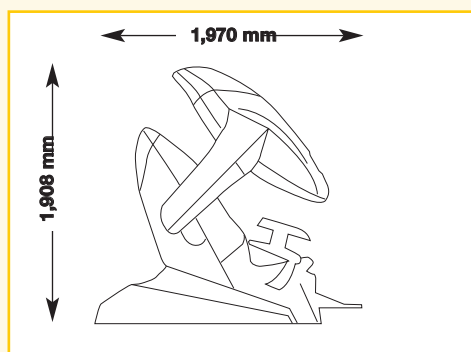

## Unit dimensions

closed

1,970 mm x 1,240 mm x 1,908 mm  
(length x width x height)

opened

1,970 mm x 1,240 mm x 1,940 mm  
(length x width x height)