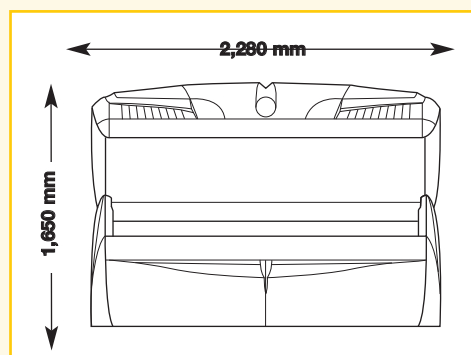

### closed

2,275 mm x 1,060 mm x 1,135 mm  
(length x width x height)

## Unit dimensions

closed

2,280 mm x 1,230 mm x 1,240 mm  
(length x width x height)

opened

2,280 mm x 1,230 mm x 1,650 mm  
(length x width x height)

### Models

Price excl. VAT in Euro

<b>megaSun4500 Super</b> Canopy with 24 x 100 watt, (176 cm) Bench with 16 x 100 watt, (176 cm) 3 x 300 watt facial lamps, adjustable	<b>10,430.0</b>
<b>megaSun4500 Super Power</b> Canopy with 24 x 160 watt, (176 cm) Bench with 16 x 120 watt, (176 cm) 3 x 400 watt facial lamps, adjustable	<b>11,490.0</b>
<b>megaSun4500 Ultra Power</b> Canopy with 24 x 160 watt, (176 cm) Bench with 16 x 160 watt, (176 cm) 3 x 400 watt facial lamps, adjustable	<b>12,500.0</b>
<b>megaSun4500 XXL Super Spaghetti</b> Canopy with 21 x 120 watt, (200 cm) 30 x 25 watt, (52 cm) Bench with 16 x 100 watt, (176 cm)	<b>11,190.0</b>
<b>megaSun4500 XXL Super Power Spaghetti</b> Canopy with 21 x 180 watt, (200 cm) 30 x 25 watt, (52 cm) Bench with 16 x 120 watt, (176 cm)	<b>11,990.0</b>
<b>megaSun4500 XXL Ultra Power Spaghetti</b> Canopy with 21 x 180 watt, (200 cm) 30 x 25 watt, (52 cm) Bench with 16 x 160 watt, (176 cm)	<b>12,500.0</b>

### Unit dimensions

closed

2,280 mm x 1,230 mm x 1,290 mm  
(length x width x height)

opened

2,280 mm x 1,230 mm x 1,650 mm  
(length x width x height)