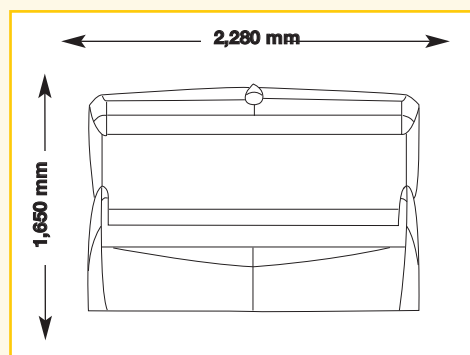

### closed

2,275 mm x 1,060 mm x 1,135 mm  
(length x width x height)

## Models

Price excl. VAT in Euro

<b>megaSun4000 Super</b> Canopy with 24 x 100 watt, (176 cm) Bench with 16 x 100 watt, (176 cm) 3 x 300 watt facial lamps, adjustable	<b>9,540.0</b>
<b>megaSun4000 Super Power</b> Canopy with 24 x 160 watt, (176 cm) Bench with 16 x 100 watt, (176 cm) 3 x 400 watt facial lamps, adjustable	<b>10,260.0</b>
<b>megaSun4000 Ultra Power</b> Canopy with 24 x 160 watt, (176 cm) Bench with 16 x 160 watt, (176 cm) 3 x 400 watt facial lamps, adjustable	<b>11,220.0</b>
<b>megaSun4000 XXL Super Spaghetti</b> Canopy with 21 x 120 watt, (200 cm) 30 x 25 watt, (52 cm) Bench with 16 x 100 watt, (176 cm)	<b>9,950.0</b>
<b>megaSun4000 XXL Super Power Spaghetti</b> Canopy with 21 x 180 watt, (200 cm) 30 x 25 watt, (52 cm) Bench with 16 x 100 watt, (176 cm)	<b>10,750.0</b>
<b>megaSun4000 XXL Ultra Power Spaghetti</b> Canopy with 21 x 180 watt, (200 cm) 30 x 25 watt, (52 cm) Bench with 16 x 160 watt, (176 cm)	<b>11,190.0</b>

## Unit dimensions

closed

2,280 mm x 1,230 mm x 1,240 mm  
(length x width x height)

opened

2,280 mm x 1,230 mm x 1,650 mm  
(length x width x height)

### Unit dimensions

closed

2,280 mm x 1,230 mm x 1,290 mm  
(length x width x height)

opened

2,280 mm x 1,230 mm x 1,650 mm  
(length x width x height)