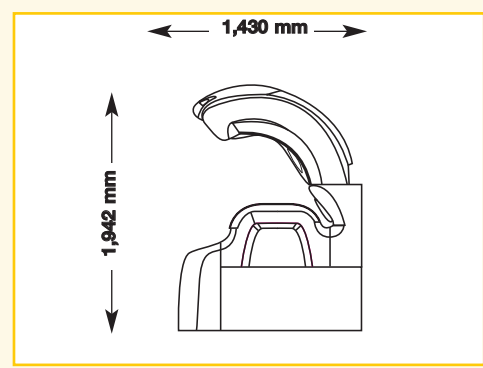

## Standard

Models	 	Price excl. VAT in Euro
		<b>Standard</b>
<b>megaSun6800 Super</b> Canopy with 24 x 100 watt, 2 x p2 pigment-tube, (176 cm) Bench with 20 x 100 watt, (190 cm) 4 x 400 watt facial lamps, adjustable		26,110.0
<b>megaSun6800 Super Power</b> Canopy with 24 x 160 watt, 2 x p2 pigment-tube, (176 cm) Bench with 20 x 120 watt, (190 cm) 4 x 500 watt facial lamps, adjustable		26,950.0
<b>megaSun6800 Ultra Power</b> Canopy with 24 x 160 watt, 2 x p2 pigment-tube, (176 cm) Bench with 20 x 160 watt, (190 cm) 4 x 500 watt facial lamps, adjustable		27,450.0
<b>megaSun6800 intelliSun powered by CPI energy</b> Canopy with 20 x intelliSun tube, 6 x p2 Pigment-tube, (176 cm) Bench with 20 x intelliSun tube, (190 cm) 4 x 500 watt facial lamps, adjustable		28,480.0

### Unit dimensions

closed  
 2,380mm x 1,430mm x 1,534 mm  
 (length x width x height)

opened  
 2,380mm x 1,430mm x 1,942 mm  
 (length x width x height)