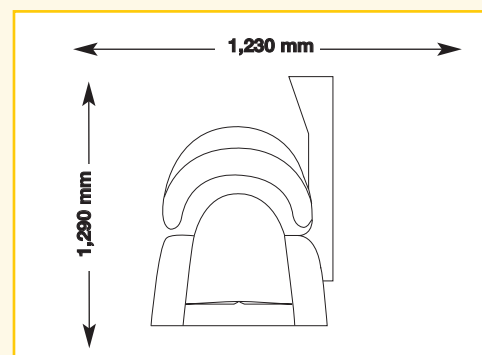

### closed

2,275 mm x 1,060 mm x 1,135 mm  
(length x width x height)

## Unit dimensions

closed

2,280 mm x 1,230 mm x 1,240 mm  
(length x width x height)

opened

2,280 mm x 1,230 mm x 1,650 mm  
(length x width x height)

### Models

Price excl. VAT in Euro

<b>megaSun4500 Super</b> Canopy with 24 x 100 watt, (176 cm) Bench with 16 x 100 watt, (176 cm) 3 x 300 watt facial lamps, adjustable	<b>10,430.0</b>
<b>megaSun4500 Super Power</b> Canopy with 24 x 160 watt, (176 cm) Bench with 16 x 120 watt, (176 cm) 3 x 400 watt facial lamps, adjustable	<b>11,490.0</b>
<b>megaSun4500 Ultra Power</b> Canopy with 24 x 160 watt, (176 cm) Bench with 16 x 160 watt, (176 cm) 3 x 400 watt facial lamps, adjustable	<b>12,500.0</b>
<b>megaSun4500 XXL Super Spaghetti</b> Canopy with 21 x 120 watt, (200 cm) 30 x 25 watt, (52 cm) Bench with 16 x 100 watt, (176 cm)	<b>11,190.0</b>
<b>megaSun4500 XXL Super Power Spaghetti</b> Canopy with 21 x 180 watt, (200 cm) 30 x 25 watt, (52 cm) Bench with 16 x 120 watt, (176 cm)	<b>11,990.0</b>
<b>megaSun4500 XXL Ultra Power Spaghetti</b> Canopy with 21 x 180 watt, (200 cm) 30 x 25 watt, (52 cm) Bench with 16 x 160 watt, (176 cm)	<b>12,500.0</b>

### Unit dimensions

closed

2,280 mm x 1,230 mm x 1,290 mm  
(length x width x height)

opened

2,280 mm x 1,230 mm x 1,650 mm  
(length x width x height)