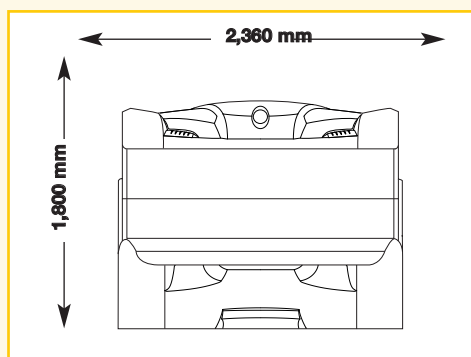

### closed

2,275 mm x 1,060 mm x 1,135 mm  
(length x width x height)

## Unit dimensions

closed

2,280 mm x 1,230 mm x 1,240 mm  
(length x width x height)

opened

2,280 mm x 1,230 mm x 1,650 mm  
(length x width x height)

### Unit dimensions

closed

2,280 mm x 1,230 mm x 1,290 mm  
(length x width x height)

opened

2,280 mm x 1,230 mm x 1,650 mm  
(length x width x height)

## Unit dimensions

closed  
 2,360mm x 1,260 mm x 1,400mm  
 (length x width x height)

opened  
 2,360mm x 1,260 mm x 1,800mm  
 (length x width x height)