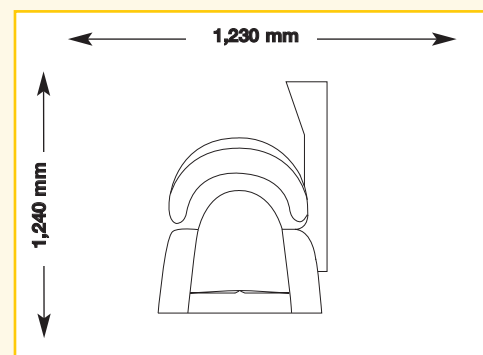

## Unit dimensions

### closed

2,275 mm x 1,060 mm x 1,135 mm  
(length x width x height)

## Models

Price excl. VAT in Euro

<b>megaSun4000 Super</b> Canopy with 24 x 100 watt, (176 cm) Bench with 16 x 100 watt, (176 cm) 3 x 300 watt facial lamps, adjustable	<b>9,540.0</b>
<b>megaSun4000 Super Power</b> Canopy with 24 x 160 watt, (176 cm) Bench with 16 x 100 watt, (176 cm) 3 x 400 watt facial lamps, adjustable	<b>10,260.0</b>
<b>megaSun4000 Ultra Power</b> Canopy with 24 x 160 watt, (176 cm) Bench with 16 x 160 watt, (176 cm) 3 x 400 watt facial lamps, adjustable	<b>11,220.0</b>
<b>megaSun4000 XXL Super Spaghetti</b> Canopy with 21 x 120 watt, (200 cm) 30 x 25 watt, (52 cm) Bench with 16 x 100 watt, (176 cm)	<b>9,950.0</b>
<b>megaSun4000 XXL Super Power Spaghetti</b> Canopy with 21 x 180 watt, (200 cm) 30 x 25 watt, (52 cm) Bench with 16 x 100 watt, (176 cm)	<b>10,750.0</b>
<b>megaSun4000 XXL Ultra Power Spaghetti</b> Canopy with 21 x 180 watt, (200 cm) 30 x 25 watt, (52 cm) Bench with 16 x 160 watt, (176 cm)	<b>11,190.0</b>

## Unit dimensions

closed

2,280 mm x 1,230 mm x 1,240 mm  
(length x width x height)

opened

2,280 mm x 1,230 mm x 1,650 mm  
(length x width x height)