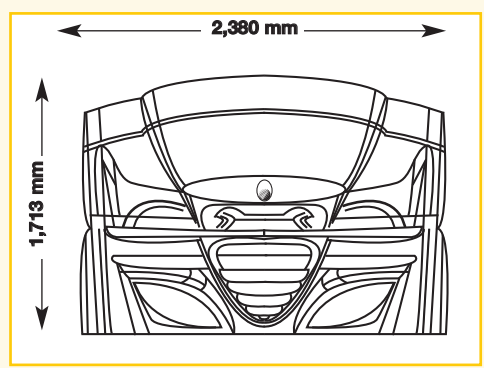

### Unit dimensions

**closed**  
 2,380mm x 1,430mm x 1,713 mm  
 (length x width x height)

**opened**  
 2,380mm x 1,430mm x 2,087 mm  
 (length x width x height)