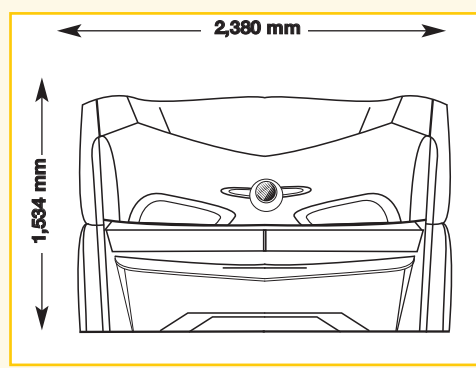

## Standard

Models	 	Price excl. VAT in Euro
		<b>Standard</b>
<b>megaSun6800 Super</b> Canopy with 24 x 100 watt, 2 x p2 pigment-tube, (176 cm) Bench with 20 x 100 watt, (190 cm) 4 x 400 watt facial lamps, adjustable		26,110.0
<b>megaSun6800 Super Power</b> Canopy with 24 x 160 watt, 2 x p2 pigment-tube, (176 cm) Bench with 20 x 120 watt, (190 cm) 4 x 500 watt facial lamps, adjustable		26,950.0
<b>megaSun6800 Ultra Power</b> Canopy with 24 x 160 watt, 2 x p2 pigment-tube, (176 cm) Bench with 20 x 160 watt, (190 cm) 4 x 500 watt facial lamps, adjustable		27,450.0
<b>megaSun6800 intelliSun powered by CPI energy</b> Canopy with 20 x intelliSun tube, 6 x p2 Pigment-tube, (176 cm) Bench with 20 x intelliSun tube, (190 cm) 4 x 500 watt facial lamps, adjustable		28,480.0

### Unit dimensions

closed  
 2,380mm x 1,430mm x 1,534 mm  
 (length x width x height)

opened  
 2,380mm x 1,430mm x 1,942 mm  
 (length x width x height)